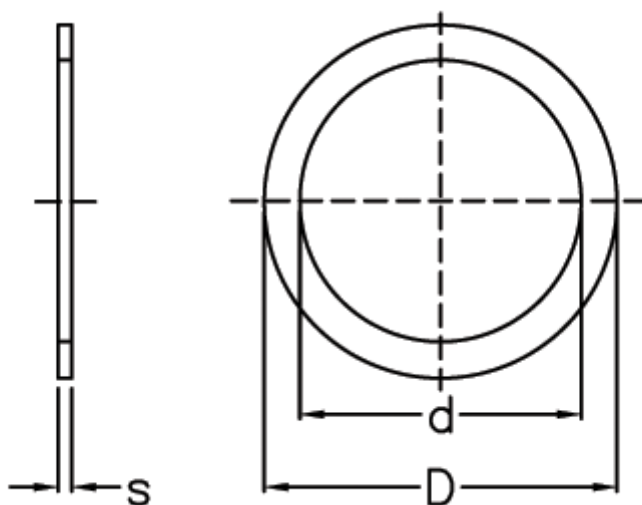

Article number: 0130383  
Description: Shim Washer  
PS 12x18x0,3 DIN 988

## Measures

---

d	= 12
D	= 18
Description	= PS 12x18x0,3
s	= 0.30
tol	= -0.05
Weight kg/1000	= 0.332